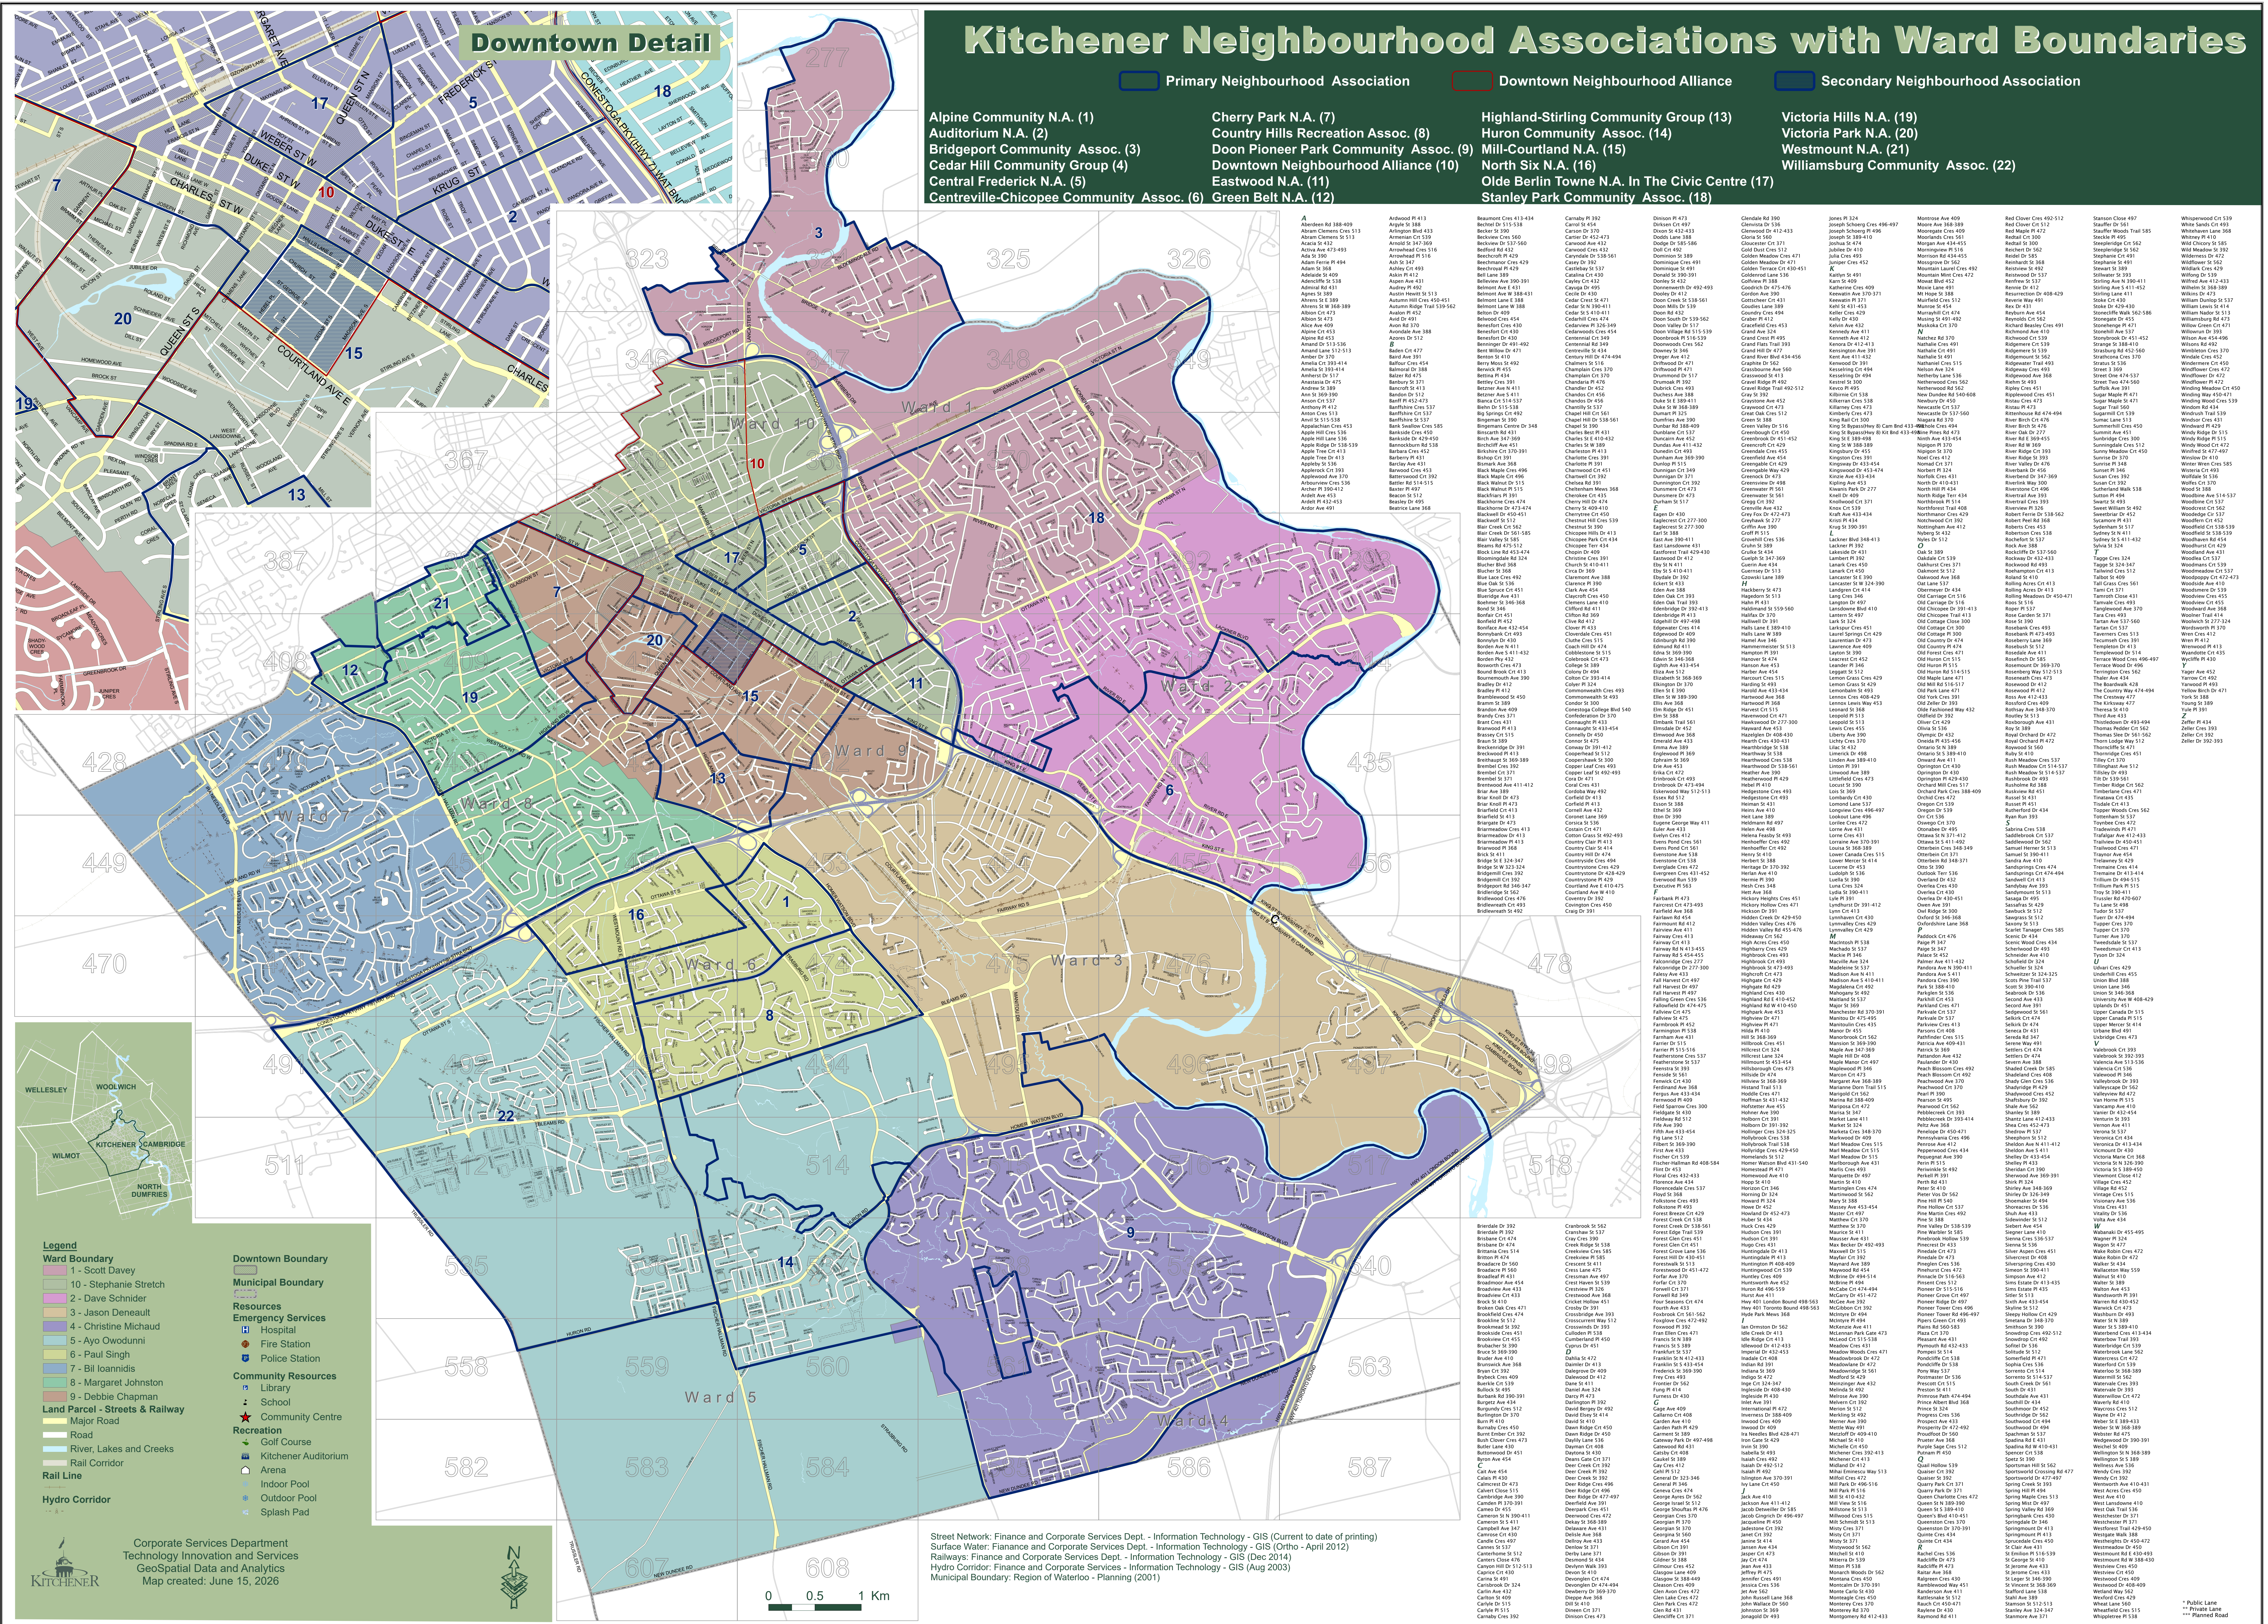

Downtown Detail

Kitchener Neighbourhood Associations with Ward Boundaries

Primary Neighbourhood Association

Downtown Neighbourhood Association

Secondary Neighbourhood Association

- Alpine Community N.A. (1)
- Auditorium N.A. (2)
- Bridgeport Community Assoc. (3)
- Cedar Hill Community Group (4)
- Central Frederick N.A. (5)
- Centerville-Chicopee Community Assoc. (6)
- Cherry Park N.A. (7)
- Huron Hills Recreation Assoc. (8)
- Down Pioneer Park Community Assoc. (9)
- Downtown Neighbourhood Alliance (10)
- Eastwood N.A. (11)
- Green Belt N.A. (12)
- Highland-Stirling Community Group (13)
- Huron Community Assoc. (14)
- Mill-Courtland N.A. (15)
- North St N.A. (16)
- Olde Berlin Towne N.A. In The Civic Centre (17)
- Stanley Park Community Assoc. (18)
- Victoria Hills N.A. (19)
- Victoria Park N.A. (20)
- Westmount N.A. (21)
- Williamsburg Community Assoc. (22)